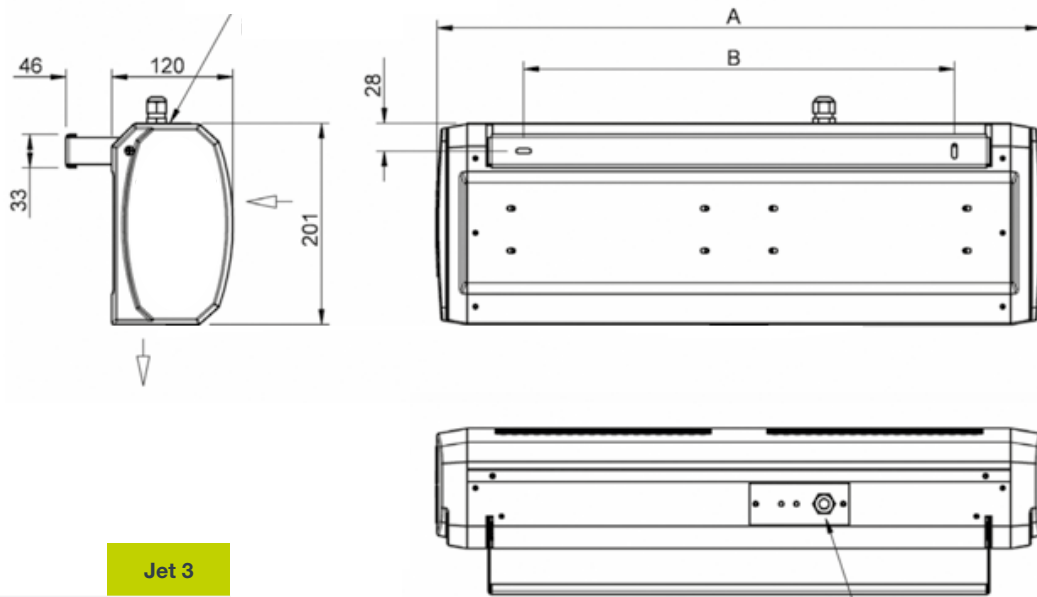

Jet Series | Surface Mounted								
Model	Dimensions (L x W x D) (mm)	Supply (50Hz)	Heat output (kW)	Max velocity (m/s)	Electrical Input (W)	Max air volume (m³/h)	Weight (kg)	Noise output dB(A) @3m

Jet 3	600x120x201	230V~1P&N	1.5/3.0	6.0	3030	200	4.5	46.5

Electrical Supply Unit

Jet 3

A (mm)	600
B (mm)	425

Electrical Supply Unit

Remote Control