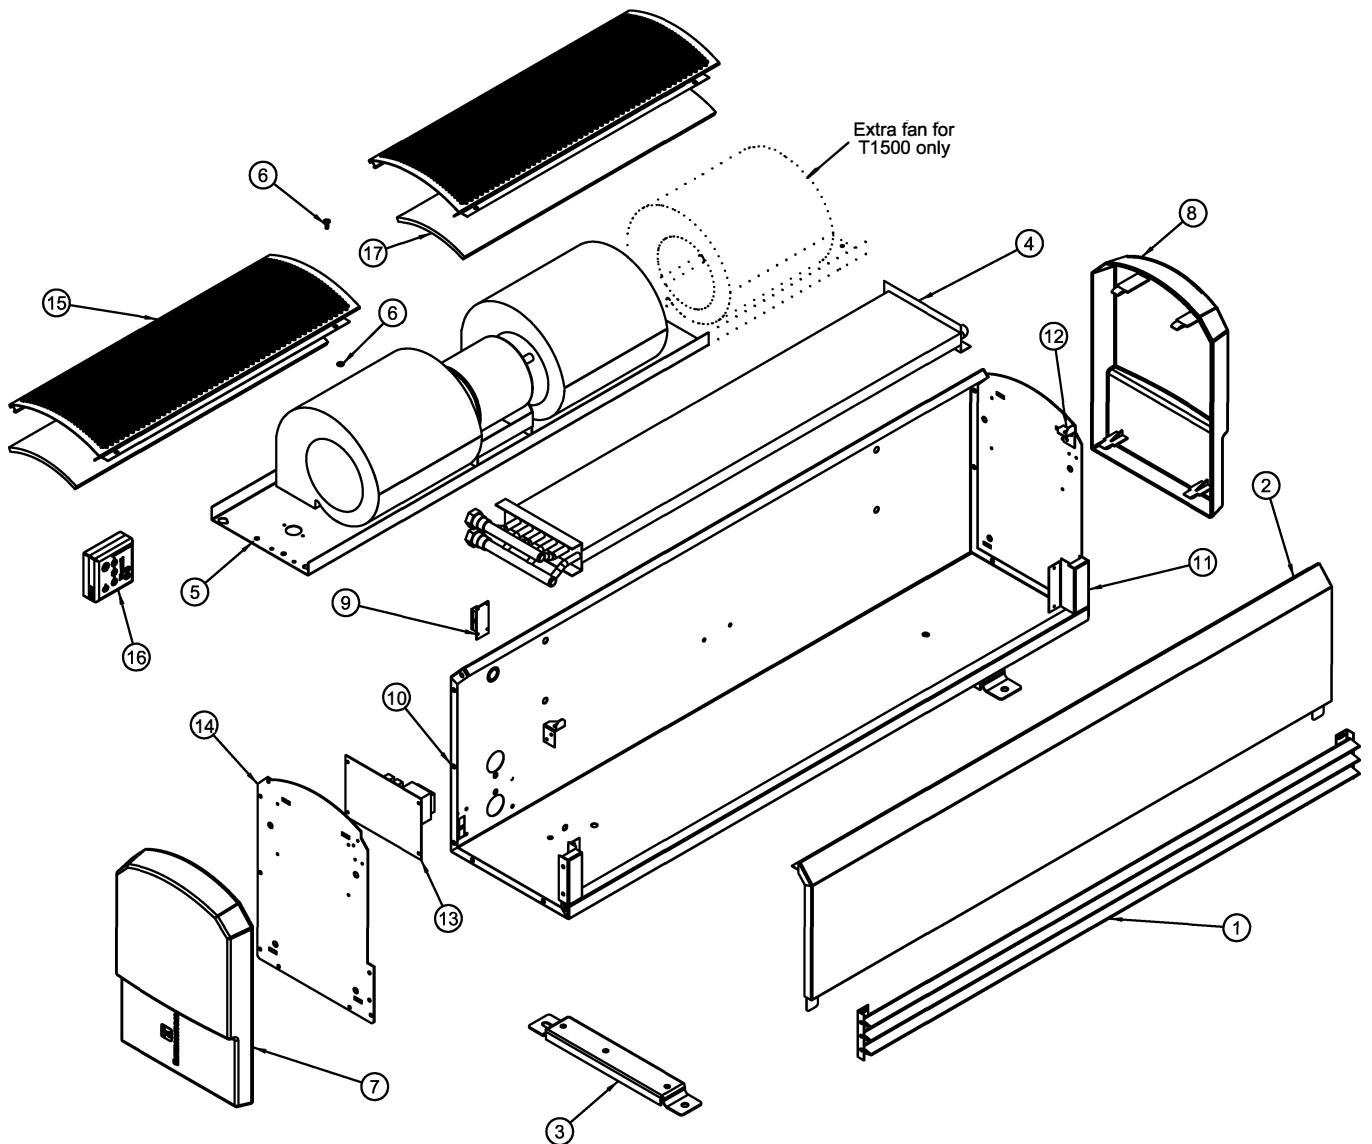

T Series Surface Mounted. Water Heated Range

| Item No. | Description | T1000NT - Part No. | T1500NT - Part No. | T2000NT - Part No. |
|----------|--------------------------------|--------------------|--------------------|--------------------|
| 1 | OUTLET GRILLE | 5332270 | 5332280 | 5332270 |
| 2 | FRONT PANEL | 6791670 | 6791680 | 6791690 |
| 3 | WALL BRACKET | 6532200 | 6532200 | 6532200 |
| 4 | WATER COIL | 7102210 | 7102230 | 7102250 |
| 5 | FAN DECK ASSEMBLY | 5252320 | 5252340 | 5252320 |
| 6 | SCREW & WASHER | 7362041 / 7392030 | 7362041 / 7392030 | 7362041 / 7392030 |
| 7 | END CAP - LH | 7661202 | 7661202 | 7661202 |
| 8 | END CAP - RH | 7661203 | 7661203 | 7661203 |
| 9 | RJ SOCKET | 5951010 | 5951010 | 5951010 |
| 10 | BACK CASE | 6022370 | 6022380 | 6022390 |
| 11 | INFILL PIECE END BRACKET LH/RH | 6341202 / 6341203 | 6341202 / 6341203 | 6341202 / 6341203 |
| 12 | INLET PANEL RETAINER LH/RH | 6341212 / 6341213 | 6341212 / 6341213 | 6341212 / 6341213 |
| 13 | ECOPOWER BOARD | 7263701 | 7263701 | 7263701 |
| 14 | END PLATE | 6862405 | 6862405 | 6862405 |
| 15 | INLET GRILLE | 5312270 | 5312270 | 5312270 |
| 16 | ECOPOWER REMOTE CONTROL | 7263630 | 7263630 | 7263630 |
| 17 | FILTER | 7402510 | 7402510 | 7402510 |