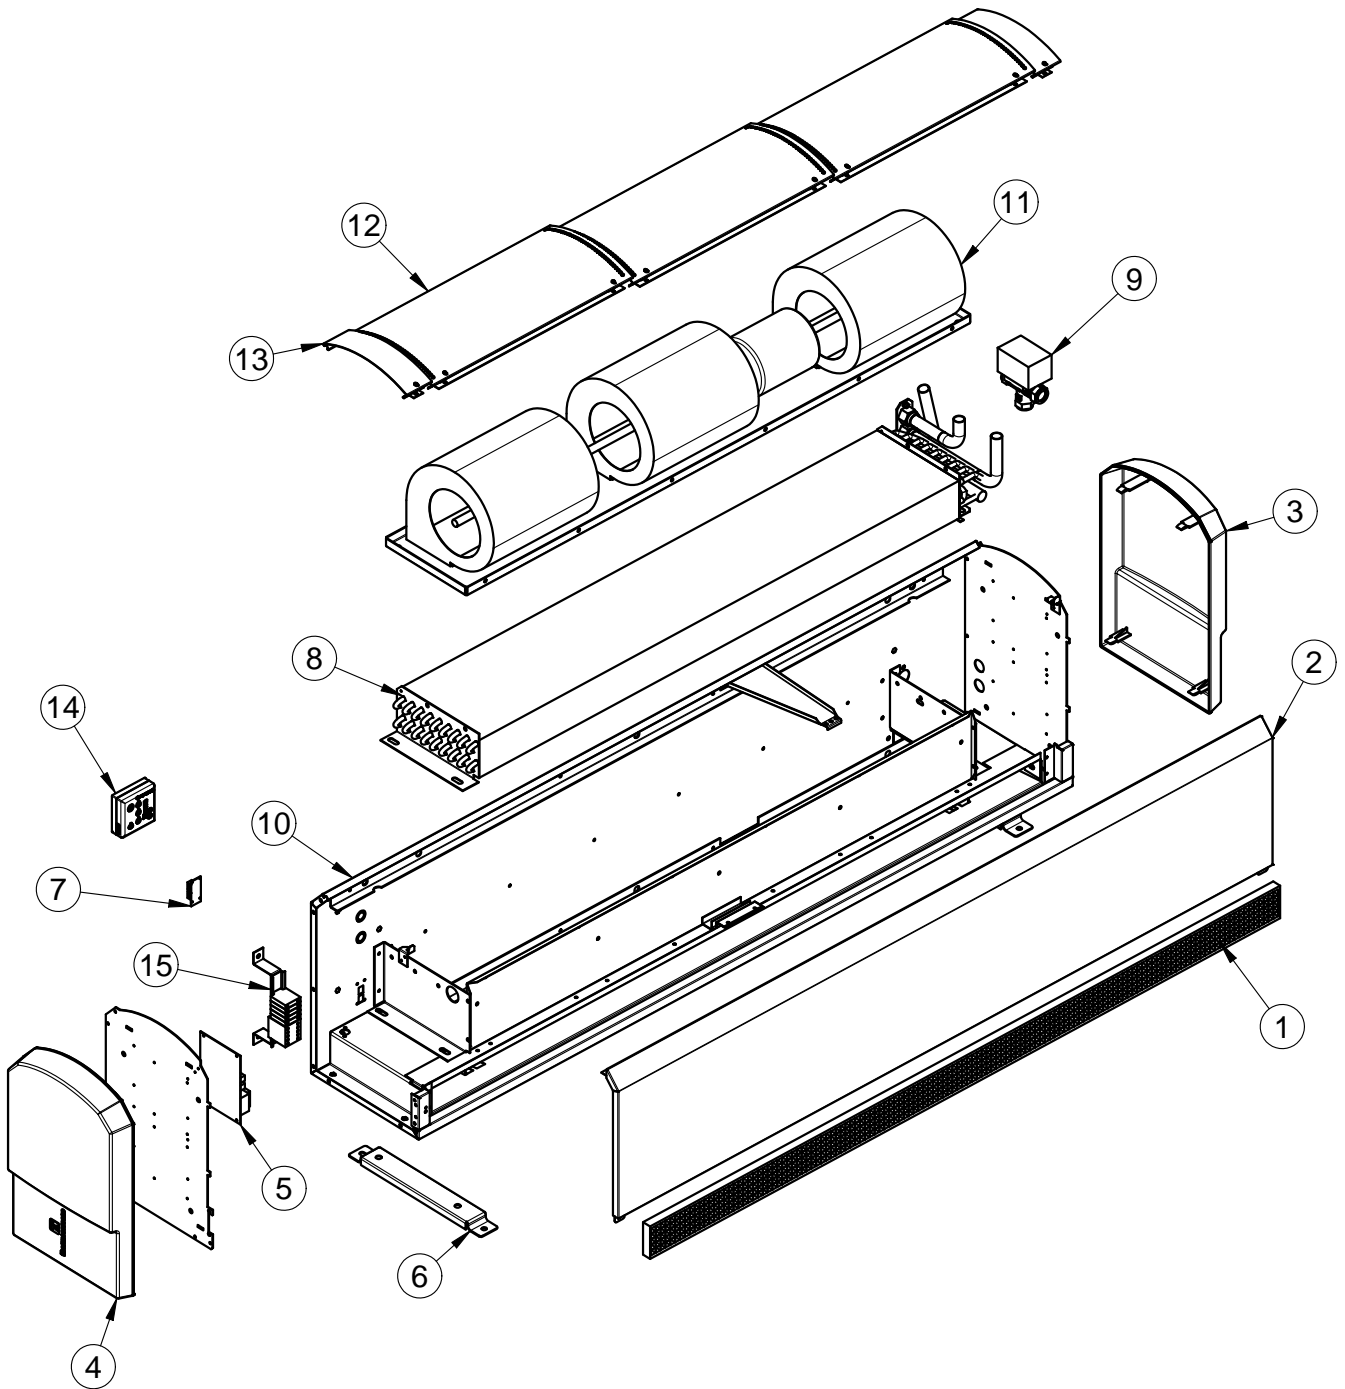

HX Series Surface Mounted. Water Heated Range

HX Series Surface Mounted. Water Heated Range

HX NT				
Item No.	Description	HX1000W	HX1500W	HX2000W
1	OUTLET GRILLE	5332500	5332510	5332520
2	FRONT PANEL	6782500	6782505	6782510
3	PLASTIC END CAP - RH	7661205	7661205	7661205
4	PLASTIC END CAP - LH	7661204	7661204	7661204
5	ECOPOWER MOTHERBOARD	7263601	7263601	7263601
6	WALL BRACKET	6532400	6532400	6532400
7	RJ SOCKET	5951010	5951010	5951010
8	WATER COIL 82/71 (60/40)	7102560 (7102570)	7102562 (7102572)	7102564 (7102574)
9	3 WAY MID-POINT VALVE	7760111	7760111	7760111
10	BACKCASE	NA	NA	NA
11	FANDECK	5252425	5252445	5252425
12	INLET GRILLE	5312470	5312470	5312470
13	INLET GRILLE INFIL	5312480	5312480	5312480
14	REMOTE CONTROLLER	7263630	7263630	7263630
15	CONTROL LOOM	5141520	5141520	5141520