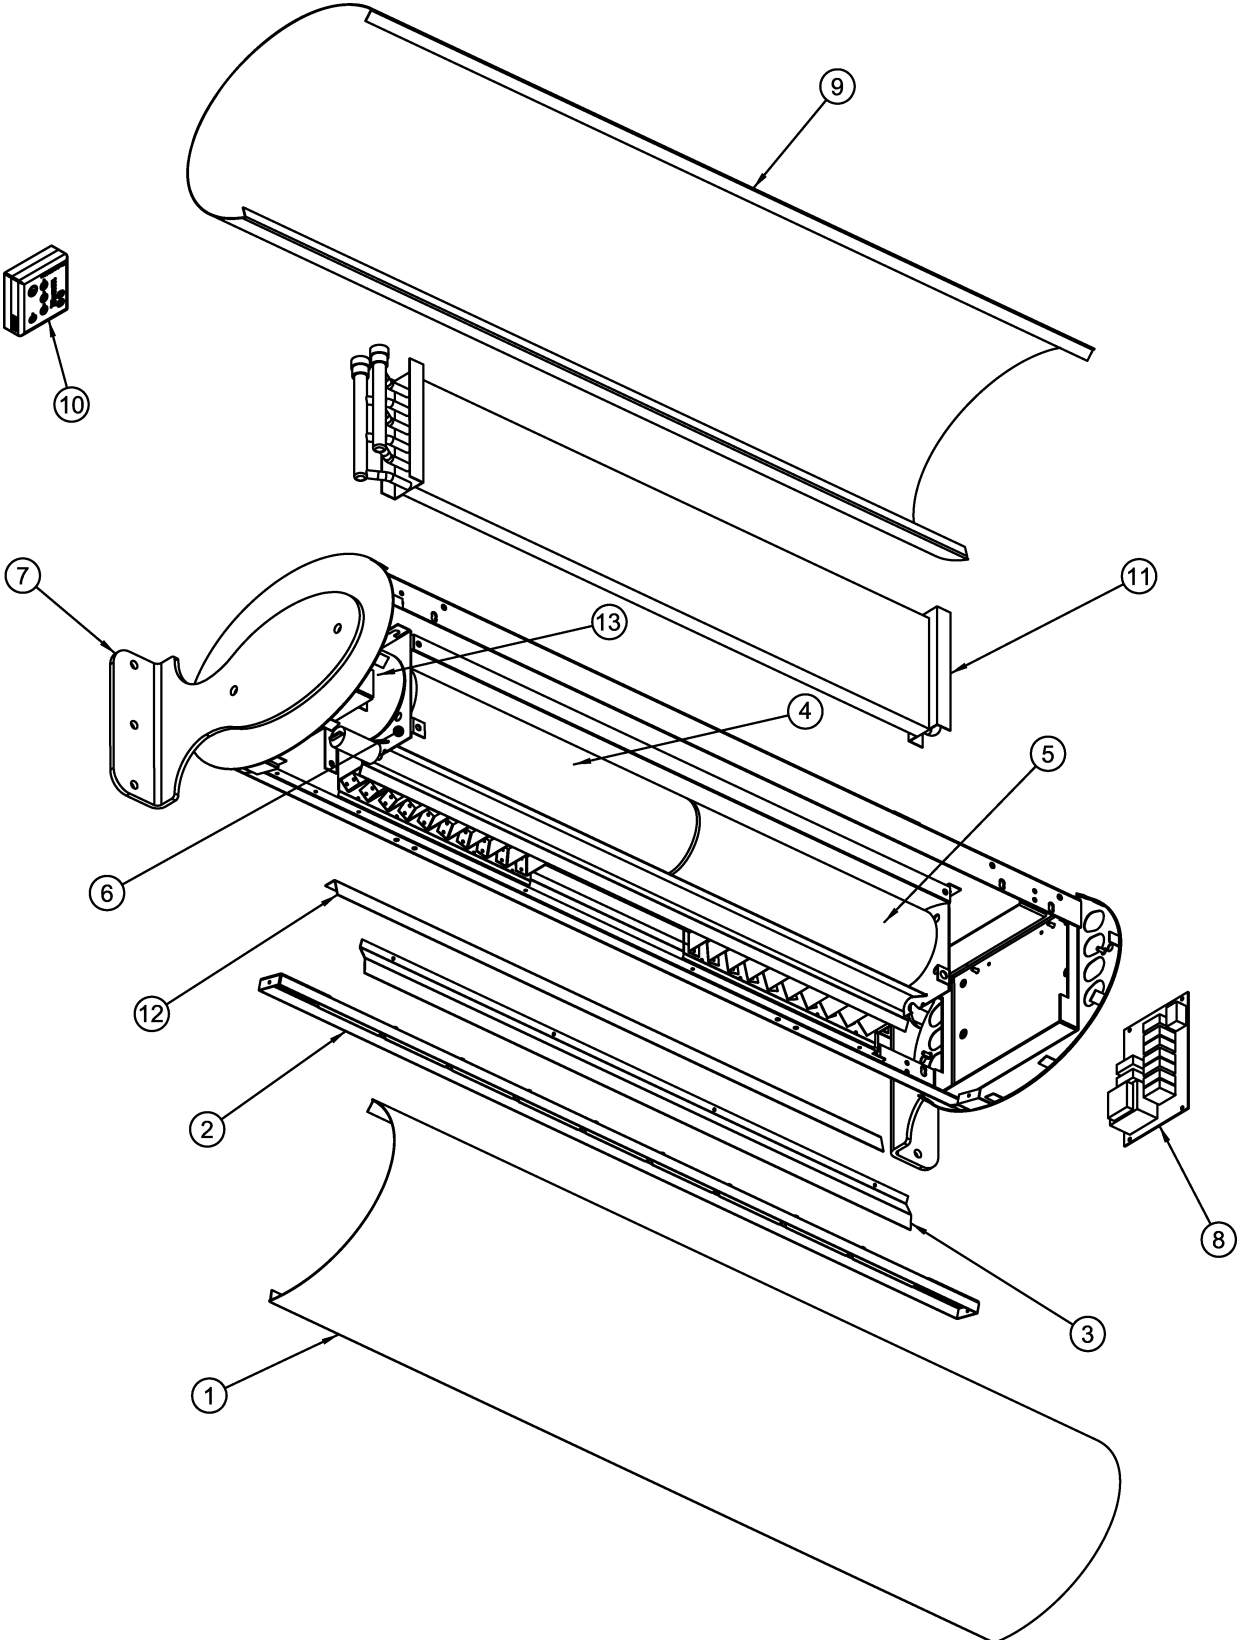

C Series Designer.

Horizontal

Water Heated Range

C Series Designer.

Horizontal

Water Heated Range

Item No.	Description	D1000W - Part No.	D1500W - Part No.	D2000W - Part No.
1	ACCESS PANEL	5061002	5062002	5063002
2	OUTLET GRILLE	5332905	5332906 / 5332907	5332908 / 5332909
3	UPPER DISCHARGE DEFLECTOR PLATE	6582510	6582520	6582510
4	MOTOR END IMPELLOR	7421240	7421251	7421240
5	DRIVEN END IMPELLOR	-	7421250	7421241
6	FAN DECK ASSEMBLY LH/RH	5252461	5252462	5252461/5252463
7	WALL BRACKET *	6811810	6811810	6811810
8	ECOPOWER BOARD	7263701	7263701	7263701
9	BACK PANEL	5061001	5062001	5063001
10	ECOPOWER REMOTE CONTROL	7263630	7263630	7263630
11	WATER COIL	7101410	7101430	7101350
12	LOWER DISCHARGE DEFLECTOR PLATE	6582500	6582530	6582500
13	MOTOR	7551201	7551201	7551201

* CEILING HUNG BRACKET 6811811