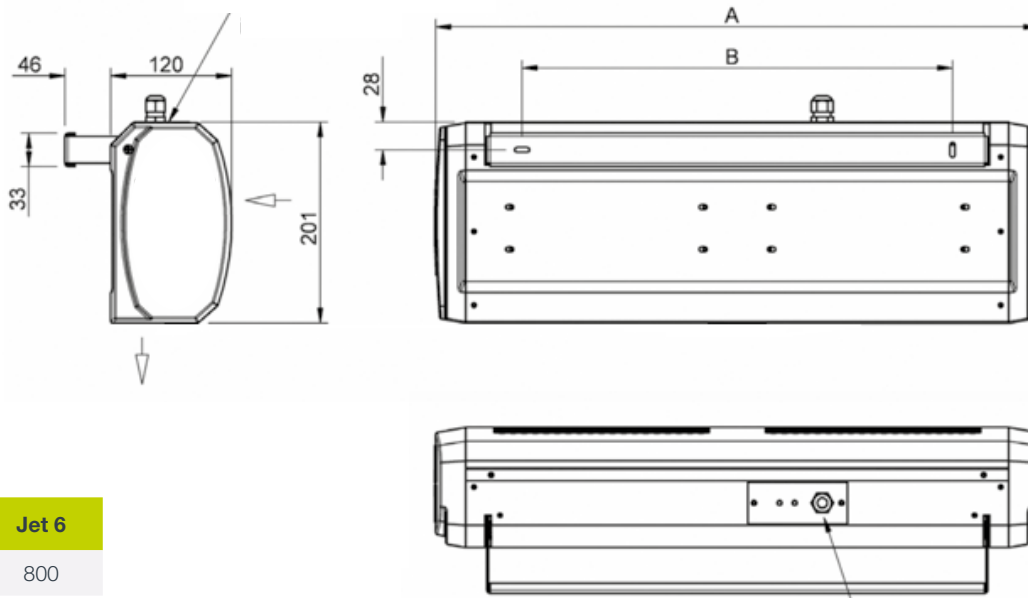

Jet Series | Surface Mounted								
Model	Dimensions (L x W x D) (mm)	Supply (50Hz)	Heat output (kW)	Amps	Max velocity (m/s)	Max air volume (m³/h)	Weight (kg)	Noise output dB(A) @3m
Electric								
Jet 3+	600x120x201	208V~1Ph, 60Hz	1.13/2.25	12	6.0	200	4.5	46.5
Jet 6	800x120x201	208V~1Ph, 60Hz	2.46/4.91	25	8.0	370	5.5	56.0

Electrical Supply Unit

Electrical Supply Unit

	Jet 3+	Jet 6
A (mm)	600	800
B (mm)	425	625