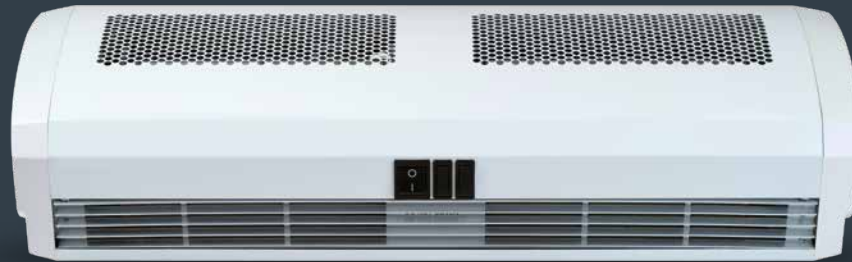

Jet Series.

The ideal solution for small spaces.

The Jet overdoor heater provides warmth and comfort to the surrounding area. This makes them an ideal solution for doorways that are not used that often and are normally kept closed.

Key features.

Electric

- Energy efficient localised room heating
- Electric heated
- Built-in rocker style switch
- Two heat settings (half/full)
- Adjustable angle mounting bracket optimises airflow direction

Size (Length)

Jet 3+ - 600mm

Jet 6 - 800mm

Mounting Height

n/a

Colour

Standard RAL 9010 (Off-White)

Warranty

1 year parts only

Jet Series Surface Mounted								
Model	Dimensions (L x W x D) (mm)	Supply (50Hz)	Heat output (kW)	Amps	Max velocity (m/s)	Max air volume (m ³ /h)	Weight (kg)	Noise output dB(A) @3m
Electric								
Jet 3+	600x120x201	208V~1Ph, 60Hz	1.13/2.25	12	6.0	200	4.5	46.5
Jet 6	800x120x201	208V~1Ph, 60Hz	2.46/4.91	25	8.0	370	5.5	56.0