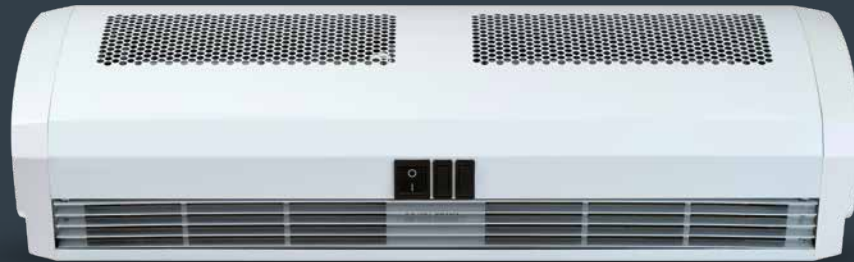

# Jet Series.

The ideal solution for small spaces.

The Jet overdoor heater provides warmth and comfort to the surrounding area. This makes them an ideal solution for doorways that are not used that often and are normally kept closed.

## Key features.

Electric

- Energy efficient localised room heating
- Electric heated
- Built-in rocker style switch
- Two heat settings (half/full)
- Adjustable angle mounting bracket optimises airflow direction