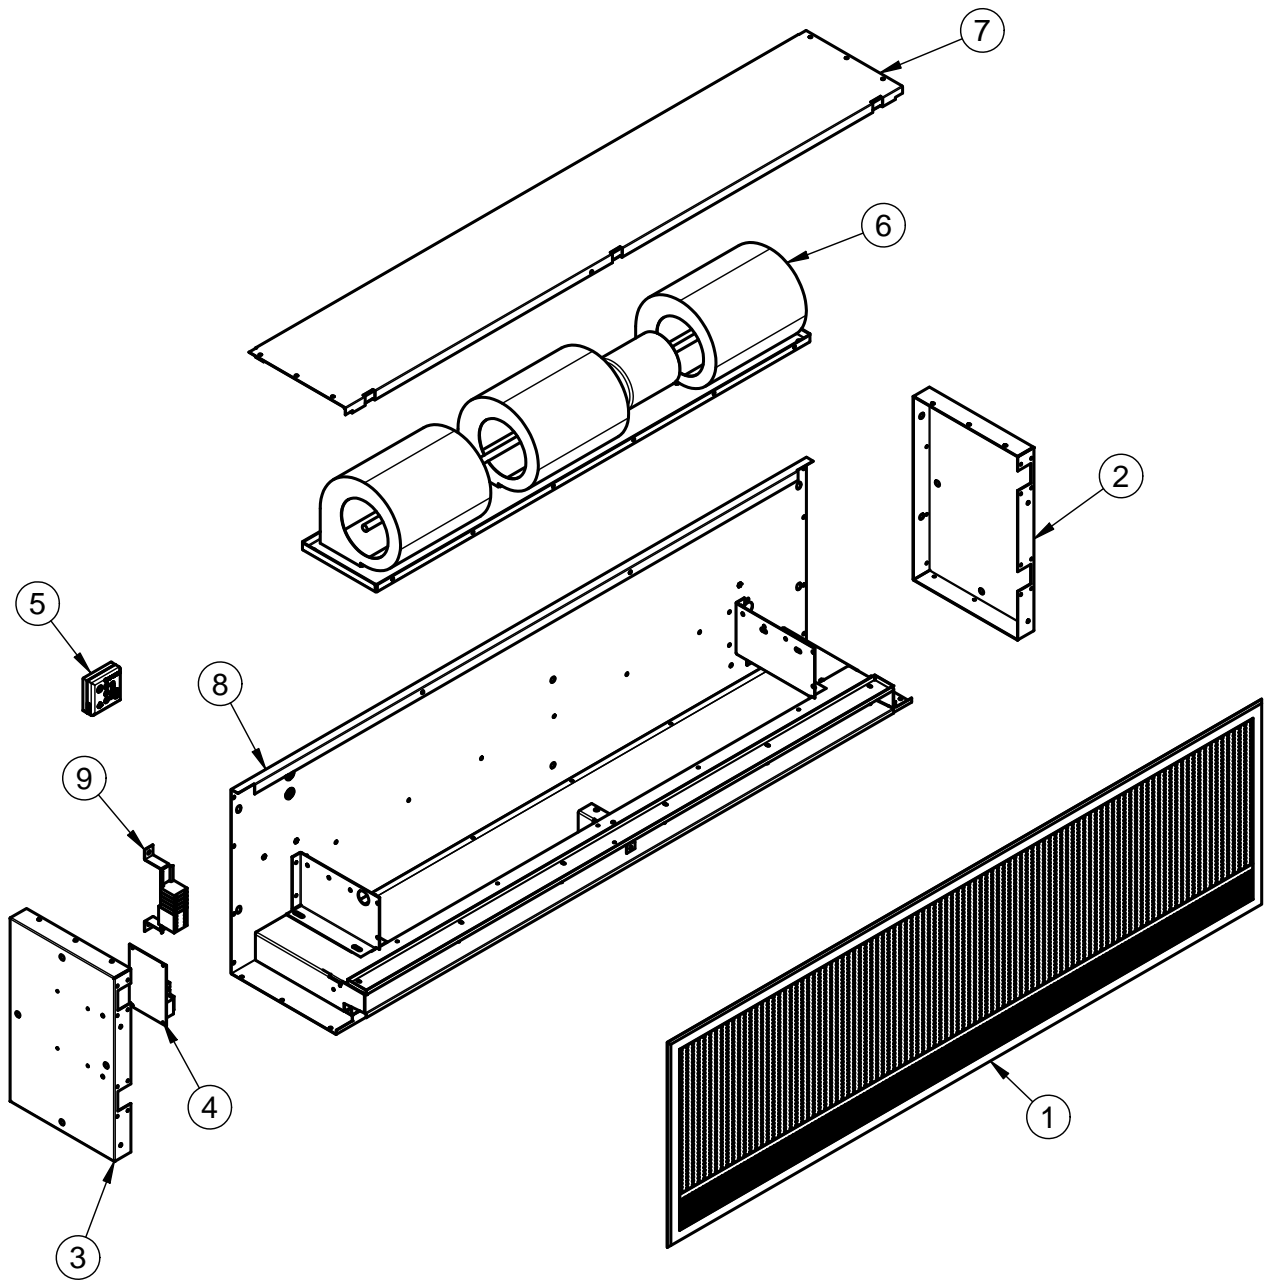

HX Series Recessed.

Ambient Range

HX Series Recessed.

Ambient Range

HX Recess				
Item No.	Description	HX1000AR	HX1500AR	HX2000AR
1	GRILLE ASSEMBLY	5352400	5352410	5352415
2	END PLATE - RH	NA	NA	NA
3	END PLATE - LH	NA	NA	NA
4	ECCOPOWER MOTHERBOARD	7263701	7263701	7263701
5	REMOTE CONTROLLER	7263630	7263630	7263630
6	FAN DECK	5252427	5252437	5252427
7	PANEL	NA	NA	NA
8	BACK CASE	NA	NA	NA
9	CONTROL LOOM	NA	NA	NA