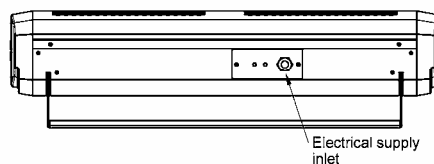

in/mm	Jet 3
A	23.6"/600mm
B	16.7"/425mm