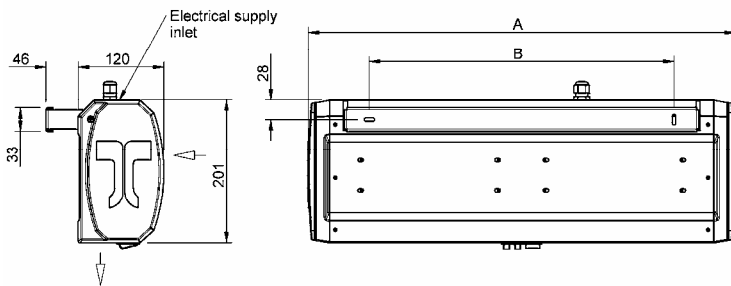

This energy efficient product provides employees the indoor climate they need for a smooth-running operation

Sizes (Width)

Jet 3+ - 23.6"/600mm

Mounting Height

Up to 90.5"/2.3m

Colour

White

Warranty

Applications.

- Drive Thrus: Quick service restaurants (QSRs)
- Booths: Tickets, Border crossing

Jet Series.

Surface Mounted.

Thermoscreens

Jet Series Surface Mounted				Max Velocity			Max Air Volume				Weight		
Model	Dimensions (L x W x D) (in/mm)	Supply (60Hz)	Heat output (kW)	Amps	m/s	ft/min	M3/h	SCFM	Cord Type	Fuse Amps*	kg	lbs	Sound Rating
JET3EFN 23M01-WH	23.6x4.7x7.9 600x120x201	208V ~1Ph, 60Hz	1.2/2.3	11.5	7.1	1400	239	145	No Cord	15	5.8	12.7	TBD
JET3EFN 23M21-WH	23.6x4.7x7.9 600x120x201	208V ~1Ph, 60Hz	1.2/2.3	11.5	7.1	1400	239	145	#6-20P	20	6.1	13.4	TBD
JET3EFN 23M11-WH	23.6x4.7x7.9 600x120x201	208V ~1Ph, 60Hz	1.2/2.3	11.5	7.1	1400	239	145	#6-15P	15	6.1	13.4	TBD