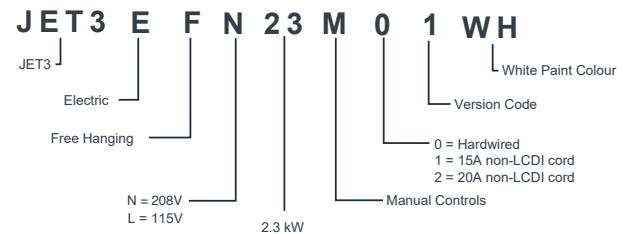

in/mm	Jet 3
A	23.6"/600mm
B	16.7"/425mm